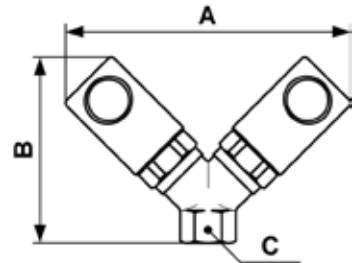

STANDARD METAL QUICK RELEASE COUPLINGS - IRM 06

Parallel female thread twin coupler

Profile : ISO 6150B

Min / Max operating pressure 0 / 12 bar	Flow rate at 6 bar 750 l/min	ID passage 6 mm	Min. / Max temperature -15 / 70 °C
---	--	---------------------------	--

Part number	Female thread	Dim. A (mm)	Dim. B (mm)	Dim. C (mm)
IRM 068101	G1/4	112	75	23
IRM 068102	G3/8	117.5	82	23
IRM 068103	G1/2	125.5	92	23